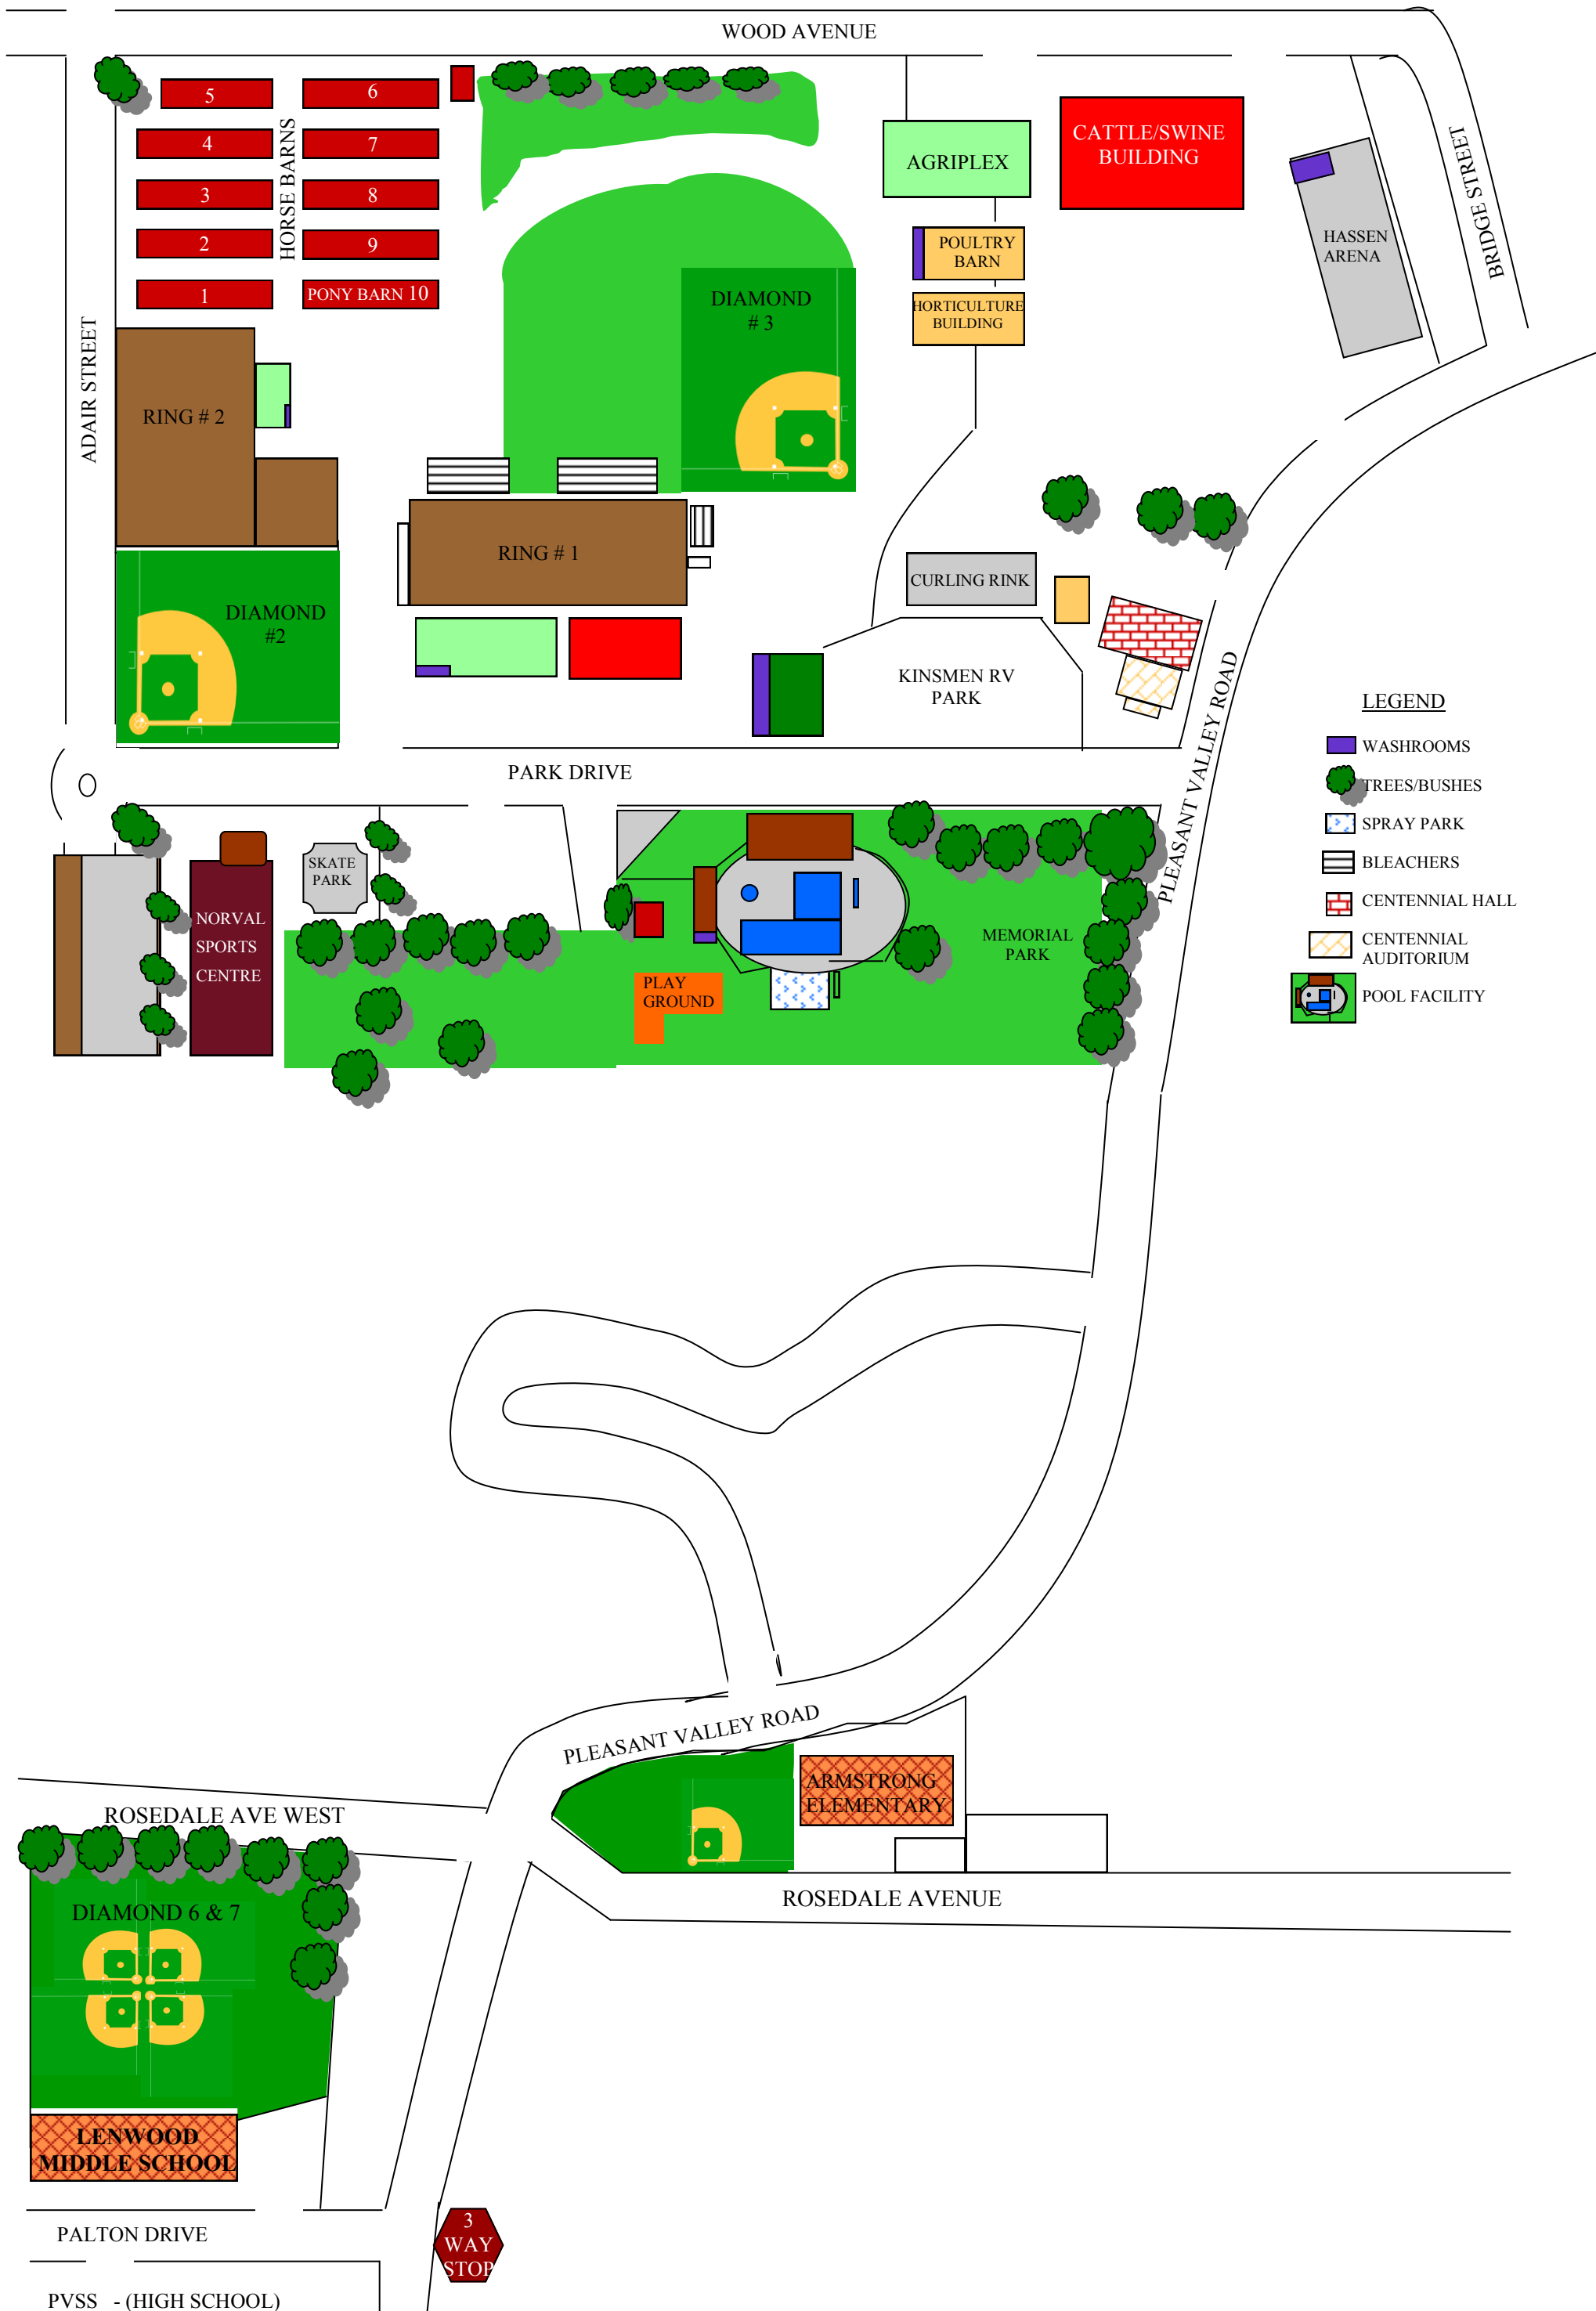

# ARMSTRONG SPALLUMCHEEN PARKS & RECREATION GROUNDS

## LEGEND

-  WASHROOMS
-  TREES/BUSHES
-  SPRAY PARK
-  BLEACHERS
-  CENTENNIAL HALL
-  CENTENNIAL AUDITORIUM
-  POOL FACILITY

PALTON DRIVE

PVSS - (HIGH SCHOOL)