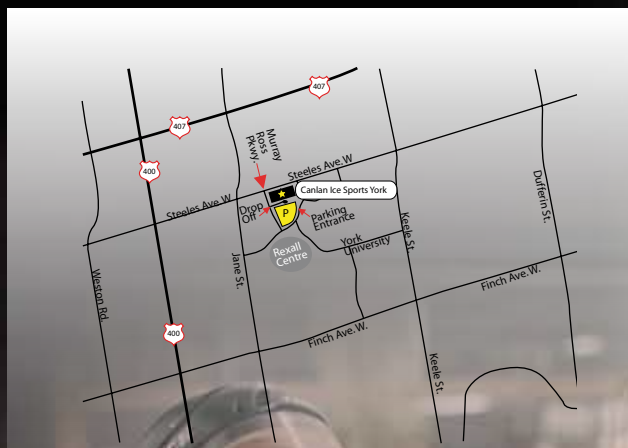

Start Date: September 19, 2010

Men's Divisions: 18+ A, B1, B2, C1, C2, D1, D2, E
30+ B, C, D
40+ A/B, C/D

Team Deposit Required with Registration: $1,000.00

Returning Team Registration Deadline: August 1, 2010

Team Rep Meeting Date 1: September 13, 2010 - York Room

Team Rep Meeting Date 2: September 15, 2010 - York Room

Games Guaranteed: 23 regular season + 2 playoff

Game Format: 12-10-10 stop time periods

Games Guaranteed: Sunday 45 21 regular season + 2 playoff (Sun 45)

Game Format: Sunday 45 15-15-15 stop time periods (Sun 45)

Overtime: Regular Season & Playoffs (3on3)

Insurance: Supplemental Accident Coverage Included

Team Price 1: $6,669.00 + HST (Regular)

Team Price 2: $4,271.00 + HST (Fridays)

Team Price 3: $2,500.00 + HST - Wednesday Morning League

Individual Price (including Jersey): $531.43 + HST

Payment Plan

Deposit: $1,000.00 due upon registration

Final Payment: Full payment required by week 5 of the regular season

- Central, Eastern Regional Championships May 1-3, 2011
- Pacific Regional Championships May 6-8, 2011
- North American Championships May 24-28, 2011 in Burnaby, BC

adultsafehockey.net

For online registration, team & player stats, standings, schedules, your Team Locker Room and online contests.

Canlan Ice Sports - York
989 Murray Ross Parkway
North York, ON
M3J 3M4
t · 416 · 661 · 5900
f · 416 · 661 · 5747
e · york@icesports.com