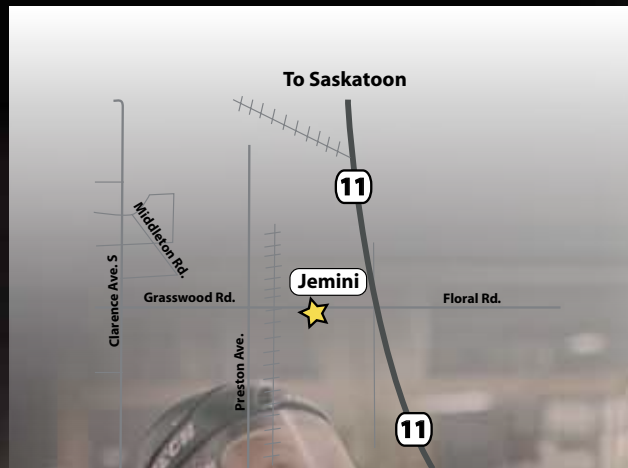

Men's Divisions: 18+ A, B1, B2, C1, C2, D1, D2, E
30+ A, B, C, D

Women's Divisions: 18+ A, B/C, D/E

**Team Deposit
Required with
Registration:** $1,500.00

**Team Registration
Deadline:** September 2, 2010

**Team Rep Meeting
Date 1:** Sept 13, 2010 (7:00pm - CAPS Lounge):
D1 & D2

**Team Rep Meeting
Date 2:** Sept 13, 2010 (8:30pm - CAPS Lounge):
A, B1, B2, E and Women's

**Team Rep Meeting
Date 3:** Sept 14, 2010 (7:00pm - CAPS Lounge):
C1 & C2

Games Guaranteed: 34 regular season + 2 playoff

Game Format: 12-14-14 stop time periods

Overtime: Regular Season & Playoffs (3on3)

Insurance: Supplemental Accident Coverage
Included

Team Price: $7350.00 + GST

**Individual Price
(including Jersey):** $492.39 + GST

Payment Plan

Deposit: $1,500.00 due upon registration

2nd Payment: $3000.00 - 1st game

3rd Payment: $2000.00 - November 15, 2010

Final Payment: $1217.50 - January 15, 2011

**$200 Admin Fee
Applied:** Tuesday, February 01, 2011

- Central, Eastern Regional Championships May 1-3, 2011
- Pacific Regional Championships May 6-8, 2011
- North American Championships May 24-28, 2011 in Burnaby, BC
- Games are on a random schedule, 7 days per week

adultsafehockey.net

For online registration, team & player stats, standings, schedules, your Team Locker Room and online contests.

Canlan Ice Sports - Jemini
PO Box 8880
Grasswood Rd, West of Hwy. 11
Saskatoon, SK
S7K 6S7
t · 306 · 955 · 3606
f · 306 · 955 · 8346
e · jemini@icesports.com