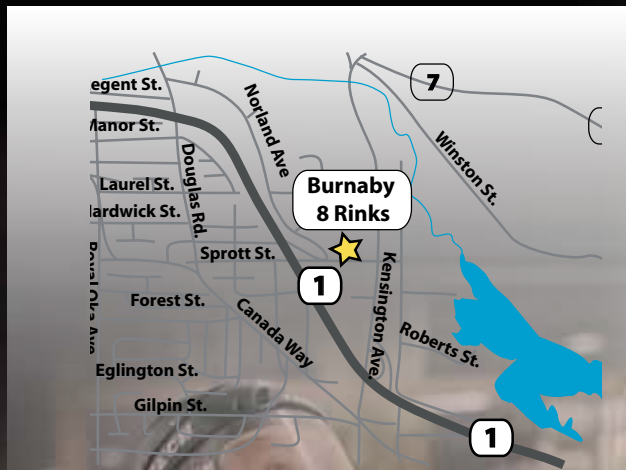

Start Date: August 30, 2010

Men's Divisions: 19+ A, B, C, D, E
30+ A, B, C, D, E
40+ A, B, C, D
50+ A

Women's Divisions: 19+ A, B, C, D, E

Team Deposit Required with Registration: $1,500.00

Returning Team Registration Deadline: June 22nd, 2010

Team Rep Meeting Date 1: August 24, 2010 Oldtimers

Team Rep Meeting Date 2: August 25, 2010 Women's

Team Rep Meeting Date 3: August 26, 2010 Men's 19+

Games Guaranteed: 28 regular season + 2 Guaranteed playoff

Game Format: 10-15-15 stop time periods

Overtime: Regular Season & Playoffs (3on3)

Insurance: Supplemental Accident Coverage Included

Team Price 1: $10,985.56 + Including Taxes

Payment Plan

Deposit: $1,500.00 due upon registration

2nd Payment: $3,000.00 - September 14

3rd Payment: $3,000.00 - December 15

Final Payment: $3,485.56 - February 1

- Host Pacific Regional Championships May 6-8, 2011
- Host North American Championships May 24-29, 2011 Burnaby, BC
- Online Statistics & Schedules
- Centrally located with ample onsite parking
- National Rulebook

adultsafehockey.net

For online registration, team & player stats, standings, schedules, your Team Locker Room and online contests.

Canlan Ice Sports - Burnaby 8 Rinks
6501 Sprott Street
Burnaby, BC
V5B 3B8
t · 604 · 291 · 0626
toll free · 1 · 800 · 822 · 6898
f · 604 · 291 · 2213
e · 8rinks@icesports.com