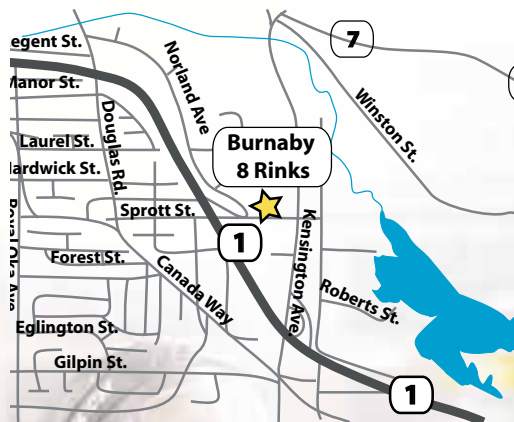

SPRING - SUMMER

2010 Season

Start Date: Monday May 10, 2010
Men's Divisions: 19+ A, B1, B2, C1, C2, D1, D2, E
Women's Divisions: 19+ A, B/C, D/E
Team Deposit Required: $1,500.00 upon registration
Returning Team Registration Deadline: Tuesday February 16, 2010

Canlan Ice Sports - Burnaby 8 Rinks
6501 Sprott Street
Burnaby, BC
V5B 3B8
t · 604 · 291 · 0626
toll free · 1 · 800 · 822 · 6898
f · 604 · 291 · 2213
e · 8rinks@icesports.com

Full Payment Deadline: June 30, 2010
Team Rep Meeting Date: Tuesday April 27, 2010 at 7 pm in the Banquet Room.
Games Guaranteed: 14 regular season + 2 guaranteed playoff
Game Format: 10-15-15 stop time periods
Overtime: Regular Season & Playoffs (3on3)
Insurance: Supplemental Accident Coverage Included
Team Price*: $ 4,281.85 (+ applicable taxes!).

Monday through Friday game days

No Monday long weekend games

Divisional Champions qualify for 2011 North American Championships