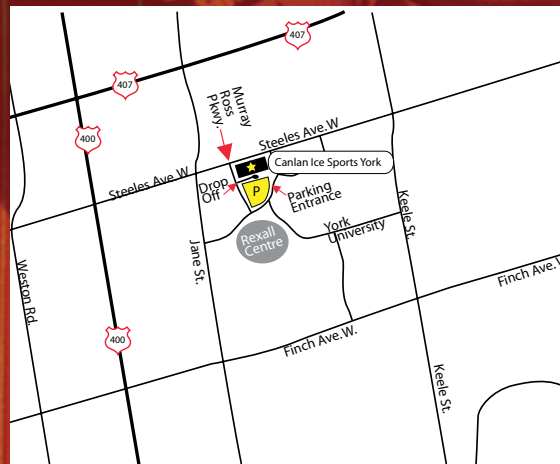

DIVISIONS

	Birth Year
Tyke	2006 – 2007
Novice	2004 – 2005
Atom	2002 – 2003
Peewee	2000 – 2001
Bantam	1998 – 1999
Midget	1995 – 1997
Juvenile	1993 – 1994

LEAGUE DETAILS

Start date: May 14, 2012

End date: Varies throughout August

Coaches meeting date: May 7, 2012

Games guaranteed: 11

Playoff games guaranteed: 1

Game format: 15–15–15 run time periods

Individual price (including jersey):

Tyke – Peewee: $299 + taxes

Bantam – Juvenile: $309 + taxes

All individual registrations must be paid in full at the time of registration

Team price 1 (Tyke – Peewee): $2,899 + taxes

Team price 2 (Bantam – Juvenile): $2,999 + taxes

Deposit: $600 due upon registration

Teams must be paid in full no later than May 11, 2012

- 9 skaters and 1 goalie per team
- Monday - Thursday League game times will be 6:15 pm onwards
- No games on May 21 and July 2

CANLAN ICE SPORTS

York

989 Murray Ross Parkway

York ON, M3J 3M4

Tel 416.661.5900

Fax 416.661.5747

york@icesports.com

www.icesports.com/york

The Dasani 3 on 3 Youth Hockey League is proudly brought to you by Canlan Ice Sports Corp.

www.icesports.com