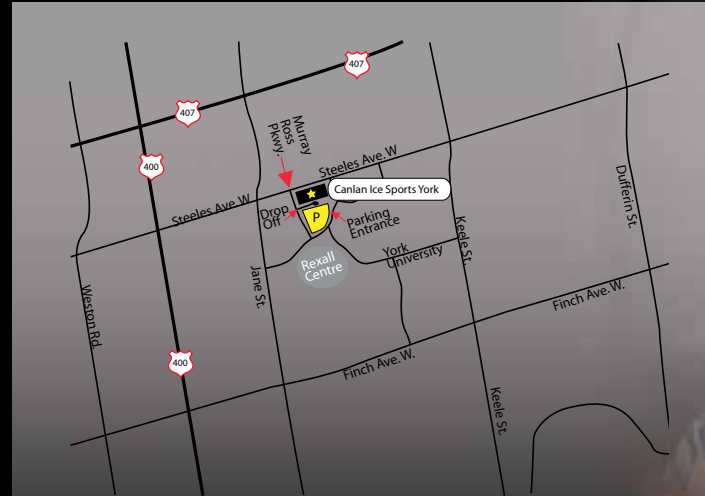

Canlan Ice Sports York
989 Murray Ross Parkway
North York, ON
M3J 3M4
t · 416 · 661 · 5900
f · 416 · 661 · 5747
e · york@icesports.com

www.icesports.com

The Powerade 3 on 3 Youth Hockey League is proudly
brought to you by Canlan Ice Sports Corp.